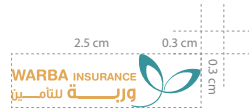

Warba Logo Usage

- Minimum size for logo 2.5 cm Horizontal
- Minimum size for edge 0.3 cm
- Without stretching
- Color use pantone :
Green: 5483 C
Brown: 7510 C

Acceptable